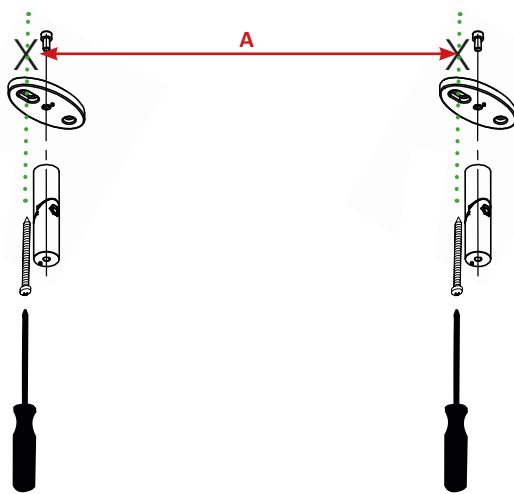

HEATSCOPE®

Wetterschutz Weather Shield	passende Modelle fitting types	Abstand A Distance A
MHS-VS-WS3C.BK MHS-VS-WS3C.WT	MHS-SM2200, MHS-SP2200, MHS-SM2800, MHS-SP2800, MHS-VE1600, MHS-VT16200	300 mm
MHS-VS-WS4C.BK MHS-VS-WS4C.WT	MHS-VE2200, MHS-VT2200	650 mm
MHS-VS-WS5C.BK MHS-VS-WS5C.WT	MHS-VE3200, MHS-VT3200	1150 mm