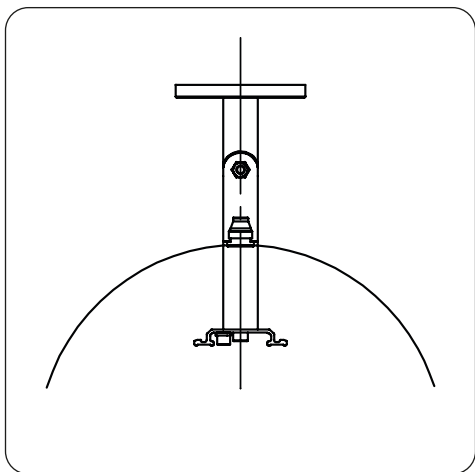

HEATSCOPE®

Wetterschutz Weather Shield	passende Modelle fitting types	Abstand A Distance A
MHS-VS-WS3C.BK MHS-VS-WS3C.WT	MHS-SM2200, MHS-SP2200, MHS-SM2800, MHS-SP2800, MHS-VE1600, MHS-VT16200	300 mm
MHS-VS-WS4C.BK MHS-VS-WS4C.WT	MHS-VE2200, MHS-VT2200	650 mm
MHS-VS-WS5C.BK MHS-VS-WS5C.WT	MHS-VE3200, MHS-VT3200	1150 mm