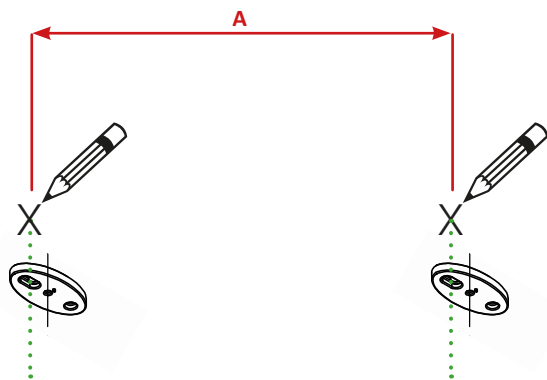

HEATSCOPE®

Wetterschutz Weather Shield	passende Modelle fitting types	Abstand A Distance A
MHS-VS-WS3C.BK MHS-VS-WS3C.WT	MHS-SM2200, MHS-SP2200, MHS-SM2800, MHS-SP2800, MHS-VE1600, MHS-VT16200	300 mm
MHS-VS-WS4C.BK MHS-VS-WS4C.WT	MHS-VE2200, MHS-VT2200	650 mm
MHS-VS-WS5C.BK MHS-VS-WS5C.WT	MHS-VE3200, MHS-VT3200	1150 mm