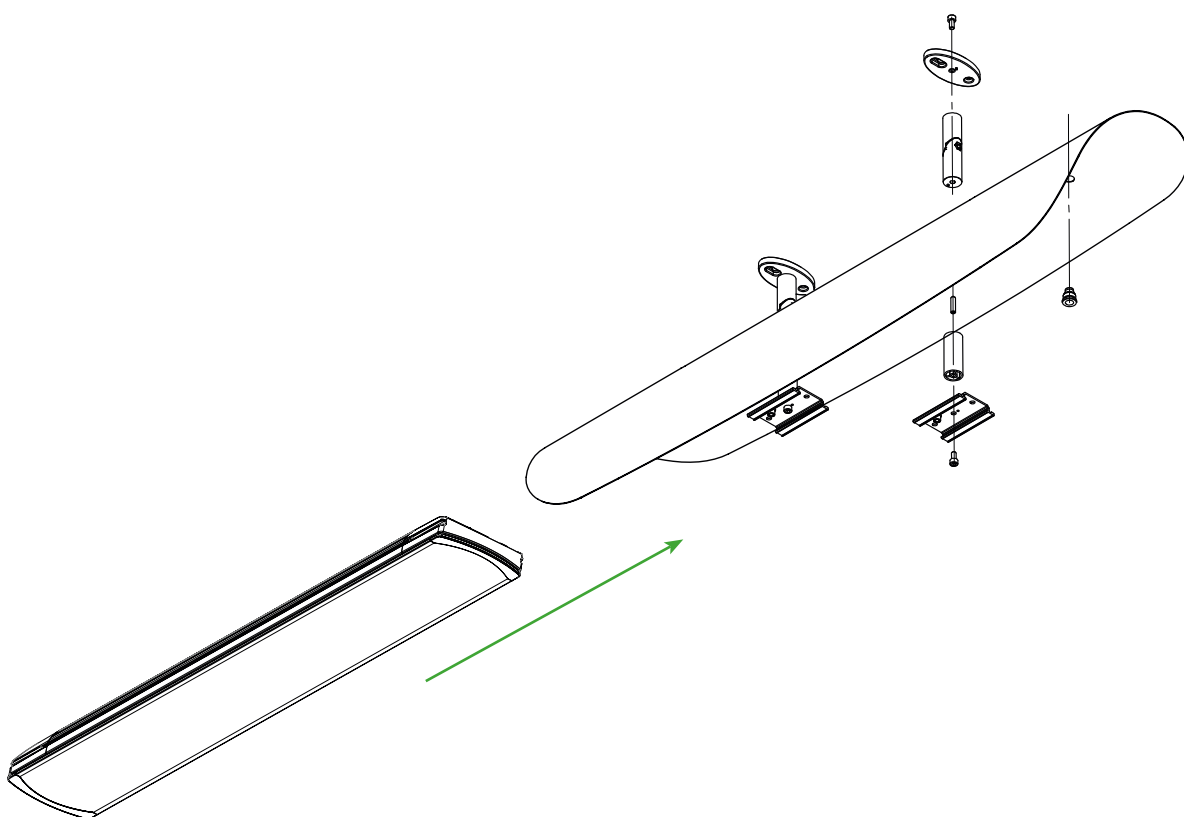

HEATSCOPE®

Wetterschutz Weather Shield	passende Modelle fitting types	Abstand A Distance A
MHS-VS-WS3C.BK MHS-VS-WS3C.WT	MHS-SM2200, MHS-SP2200, MHS-SM2800, MHS-SP2800, MHS-VE1600, MHS-VT16200	300 mm
MHS-VS-WS4C.BK MHS-VS-WS4C.WT	MHS-VE2200, MHS-VT2200	650 mm
MHS-VS-WS5C.BK MHS-VS-WS5C.WT	MHS-VE3200, MHS-VT3200	1150 mm

MHS-VS-WS3C / MHS-VS-WS4C / MHS-VS-WS5C