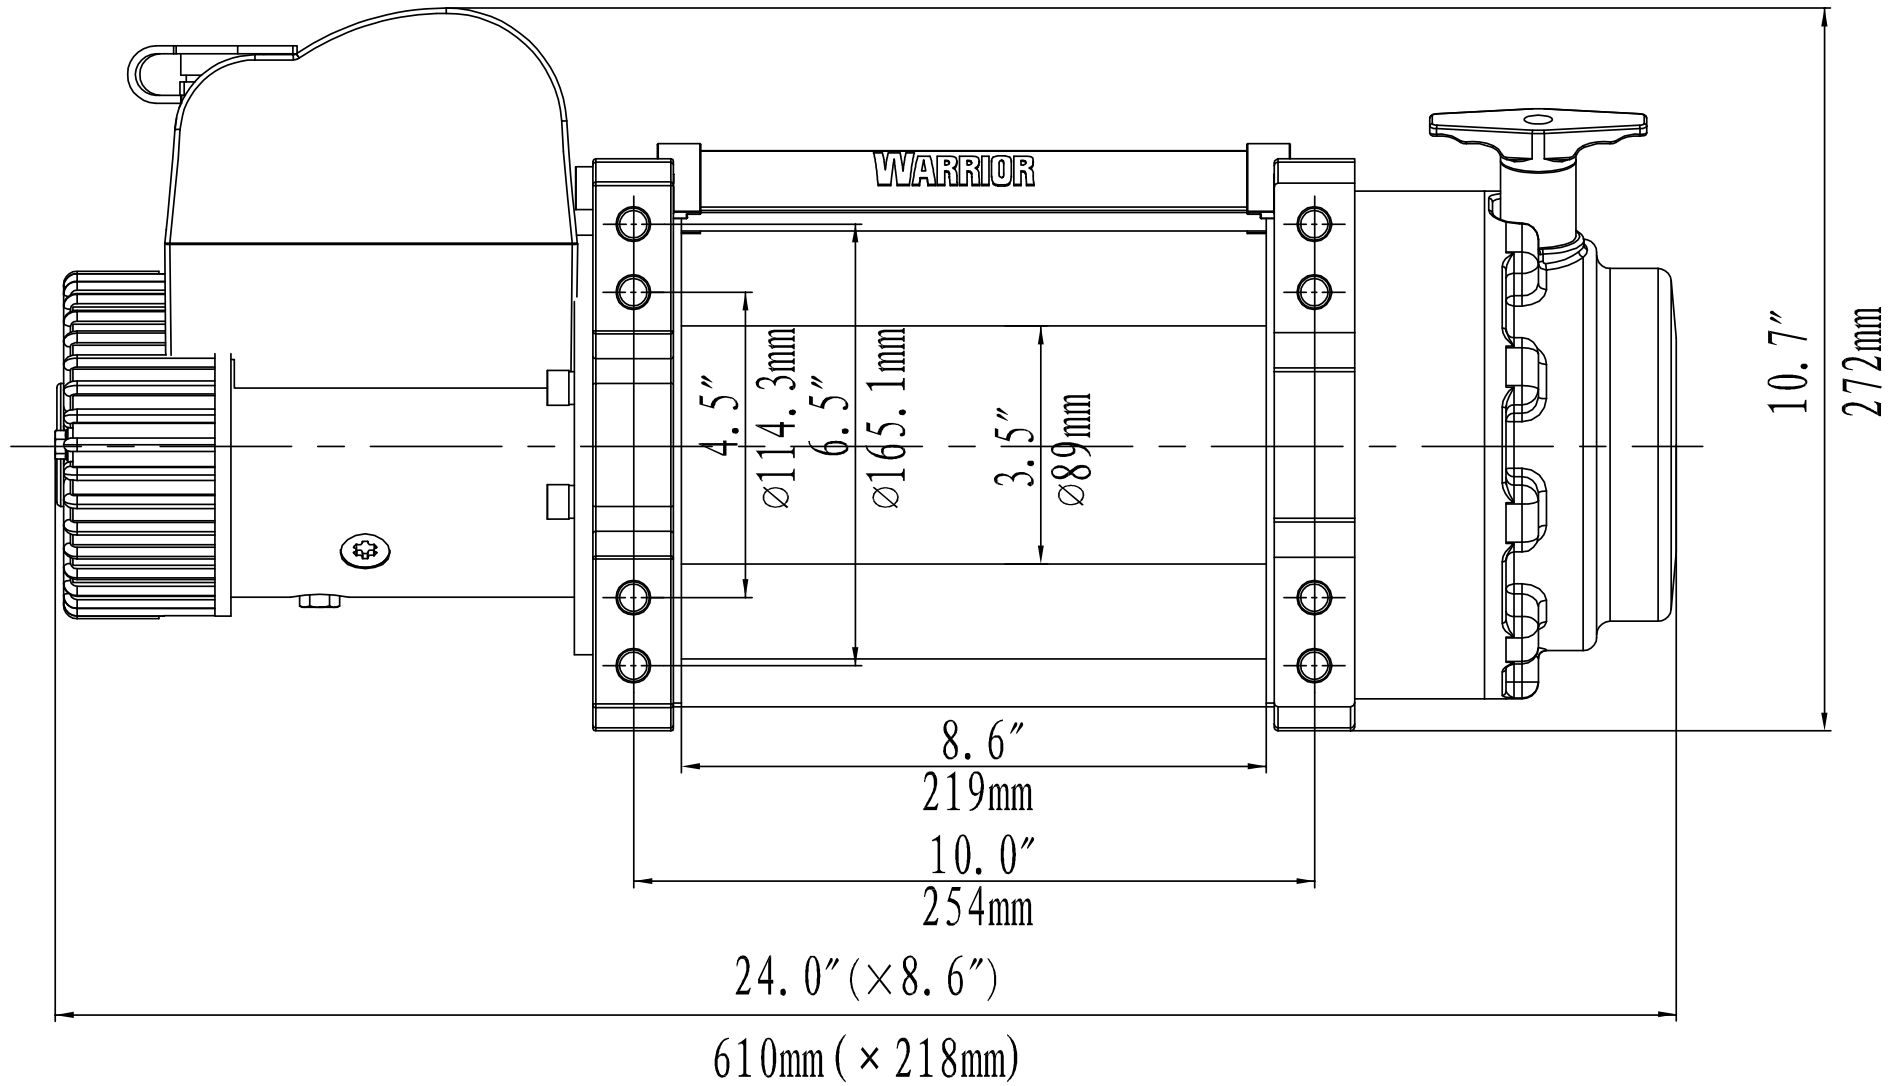

20000 SAMURAI TECHNICAL DRAWING

VALUE WITHOUT COMPROMISE