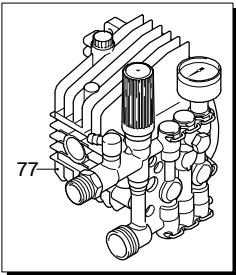

Model 614 K

Version:

Serial number:

Code: **13978**

22/12/2015

Validity	Pos.	Code	Description	Q
	63	850670	Screw	3
	64	1340170	Shaft	1
	65	1120680	O-ring	1
	66	600180	O-ring	1
	67	2022040	Pin	1
	68	2021630	Spring	1
	69	2021650	Washer	1
	70	1260820	O-ring	1
	71	1344830	Fitting	1
	72	42580	TSS Retrofit kit	1
	73	1560520	Spring	1
	74	1250280	Ball	1
	75	480480	O-ring	1
	76	1344620	Fitting	1
	77	1349501	Pump assembly	1
	78	1349131	Head assembly	1
	79	42690	Valve kit adjustment	1
	80	1345040	Plug	3
	81	1981780	Knob	1
	82	3200700	Ring	1
A		43032	Valve kit	1
B		2623	Piston kit	1
C		42696	Oil seal kit	1
D		43033	Water seal kit	1
F		42697	Water seal kit	1