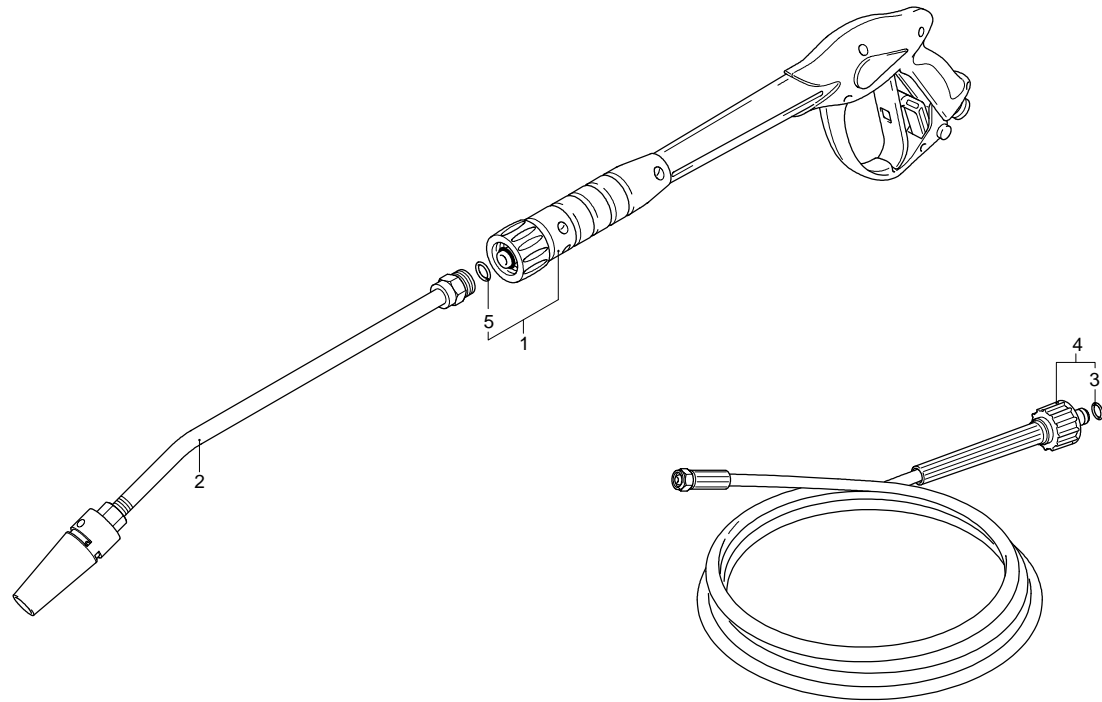

Model 614 K

Version:

Serial number:

Code: **13978**

22/12/2015

Validity	Pos.	Code	Description	Q
	1	40925	Gun	1
	2	41806	Lance	1
	3	2000770	O-ring	1
	4	3780491	High pressure hose	1
	5	391000	O-ring	1