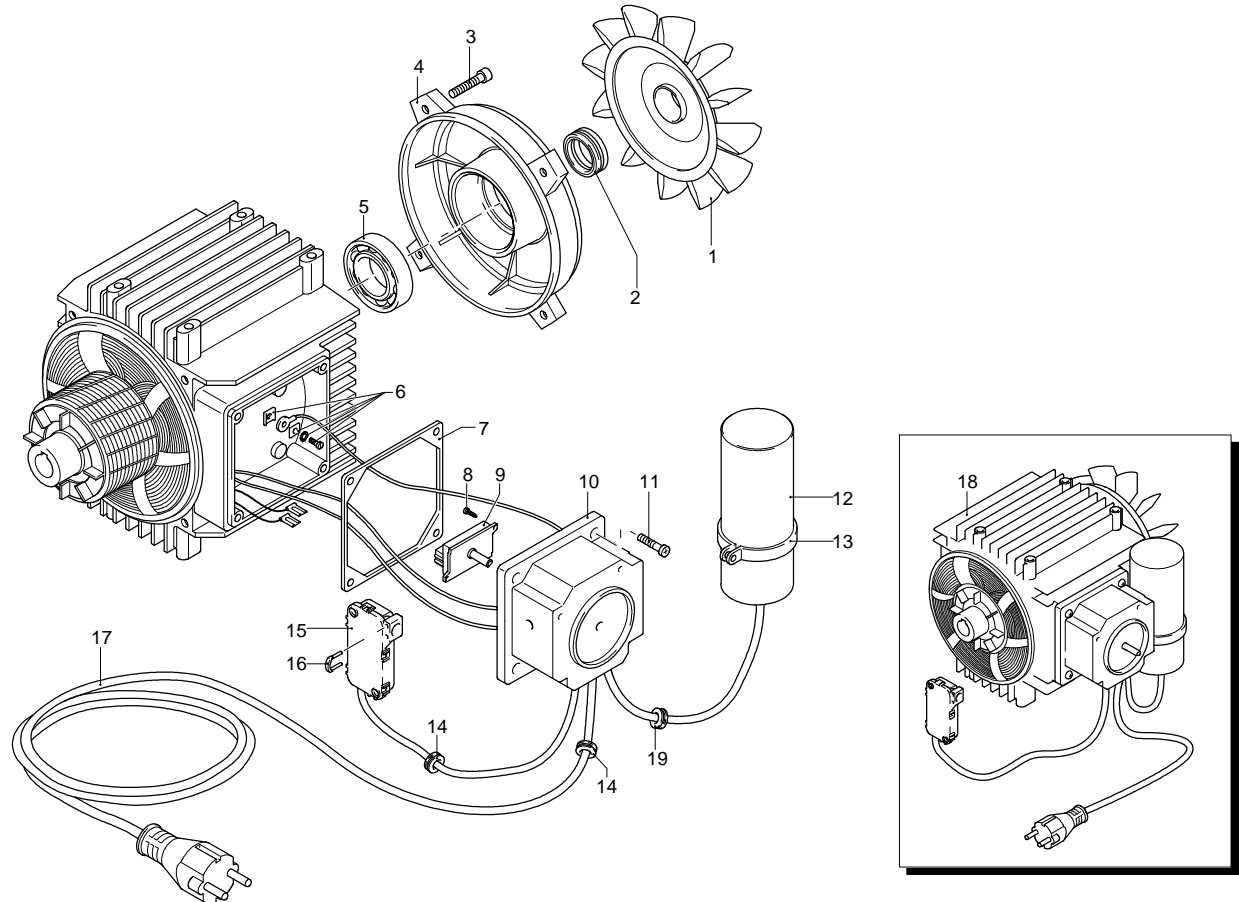

# Model 614 K

Version:

Serial number:

Code: **13978**

22/12/2015

Validity	Pos.	Code	Description	Q
	63	850670	Screw	3
	64	1340170	Shaft	1
	65	1120680	O-ring	1
	66	600180	O-ring	1
	67	2022040	Pin	1
	68	2021630	Spring	1
	69	2021650	Washer	1
	70	1260820	O-ring	1
	71	1344830	Fitting	1
	72	42580	TSS Retrofit kit	1
	73	1560520	Spring	1
	74	1250280	Ball	1
	75	480480	O-ring	1
	76	1344620	Fitting	1
	77	1349501	Pump assembly	1
	78	1349131	Head assembly	1
	79	42690	Valve kit adjustment	1
	80	1345040	Plug	3
	81	1981780	Knob	1
	82	3200700	Ring	1
A		43032	Valve kit	1
B		2623	Piston kit	1
C		42696	Oil seal kit	1
D		43033	Water seal kit	1
F		42697	Water seal kit	1

# Model 614 K

Version:

Serial number:

Code: **13978**

22/12/2015

Validity	Pos.	Code	Description	Q
	1	1260300	Fan	1
	2	1340350	Seal	1
	3	1345180	Screw	4
	4	1345140	Shield	1
	5	1340340	Bearing	1
	6	1269100	Clamp	1
	7	1340780	Gasket	1
	8	2000210	Screw	2
	9	2900420	Switch	1
	10	3780170	Box	1
	11	1261560	Screw	4
	12	1982190	Capacitor	1
	13	1982550	Clamp	1
	14	2021480	Gland	2
	15	2029752	TSS box assembly	1
	16	2022201	Fork	1
	17	4240690	Cable	1
	18	44722	Motor	1
	19	1462900	Gland	1