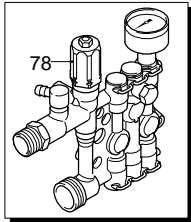

Model 614 K

Version:

Serial number:

Code: **13978**

22/12/2015

Validity	Pos.	Code	Description	Q
	63	850670	Screw	3
	64	1340170	Shaft	1
	65	1120680	O-ring	1
	66	600180	O-ring	1
	67	2022040	Pin	1
	68	2021630	Spring	1
	69	2021650	Washer	1
	70	1260820	O-ring	1
	71	1344830	Fitting	1
	72	42580	TSS Retrofit kit	1
	73	1560520	Spring	1
	74	1250280	Ball	1
	75	480480	O-ring	1
	76	1344620	Fitting	1
	77	1349501	Pump assembly	1
	78	1349131	Head assembly	1
	79	42690	Valve kit adjustment	1
	80	1345040	Plug	3
	81	1981780	Knob	1
	82	3200700	Ring	1
A		43032	Valve kit	1
B		2623	Piston kit	1
C		42696	Oil seal kit	1
D		43033	Water seal kit	1
F		42697	Water seal kit	1