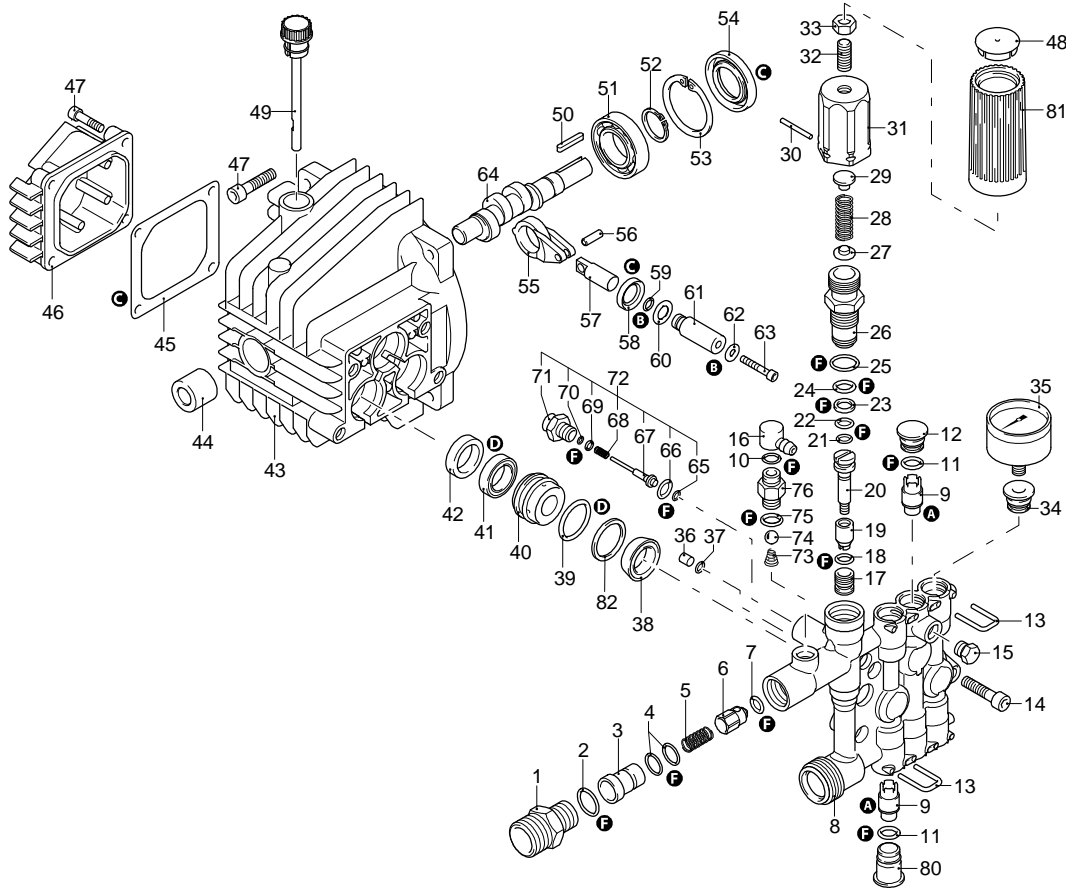

# Model 614 K

Version:

Serial number:

Code: **13978**

22/12/2015

Validity	Pos.	Code	Description	Q
	63	850670	Screw	3
	64	1340170	Shaft	1
	65	1120680	O-ring	1
	66	600180	O-ring	1
	67	2022040	Pin	1
	68	2021630	Spring	1
	69	2021650	Washer	1
	70	1260820	O-ring	1
	71	1344830	Fitting	1
	72	42580	TSS Retrofit kit	1
	73	1560520	Spring	1
	74	1250280	Ball	1
	75	480480	O-ring	1
	76	1344620	Fitting	1
	77	1349501	Pump assembly	1
	78	1349131	Head assembly	1
	79	42690	Valve kit adjustment	1
	80	1345040	Plug	3
	81	1981780	Knob	1
	82	3200700	Ring	1
A		43032	Valve kit	1
B		2623	Piston kit	1
C		42696	Oil seal kit	1
D		43033	Water seal kit	1
F		42697	Water seal kit	1