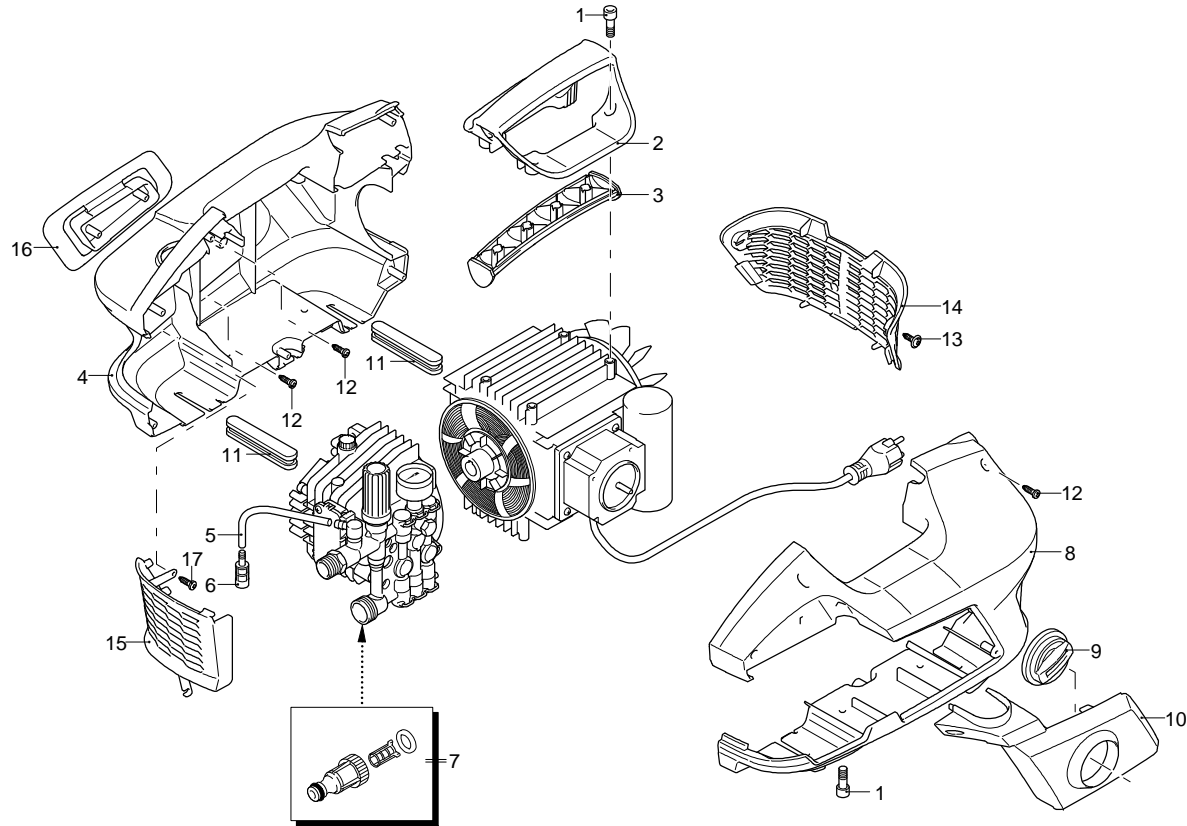

Model 614 K

Version:

Serial number:

Code: **13978**

22/12/2015

Validity	Pos.	Code	Description	Q
	1	880280	Screw	8
	2	1345340	Handle	1
	3	1345350	Cover	1
	4	1345280	Casing	1
	5	1270960	Detergent hose	1
	6	1341030	Filter	1
	7	3082130	Water coupling kit	1
	8	1345270	Casing	1
	9	1345420	Knob	1
	10	1345330	Guard	1
	11	4240540	Rubber foot	2
	12	2100300	Screw	10
	13	4240590	Screw	2
	14	1345310	Grille	1
	15	1345300	Grille	1
	16	1345290	Support	1
	17	1261570	Screw	1