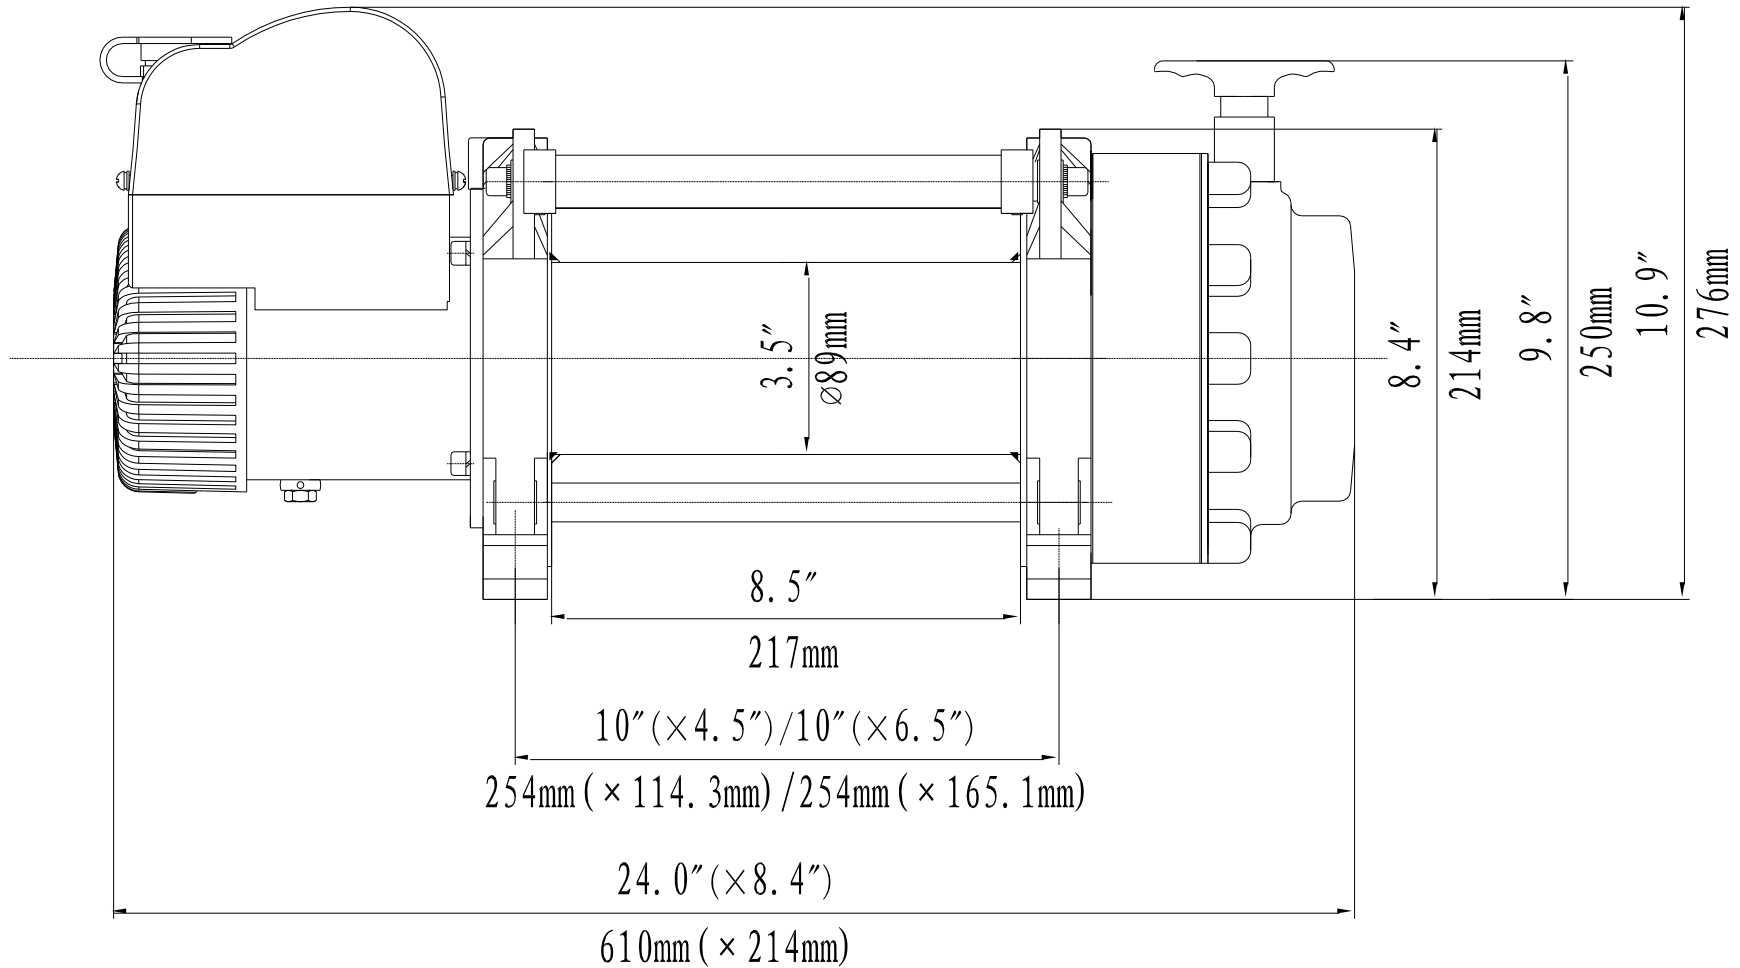

17500 SAMURAI TECHNICAL DRAWING

VALUE WITHOUT COMPROMISE