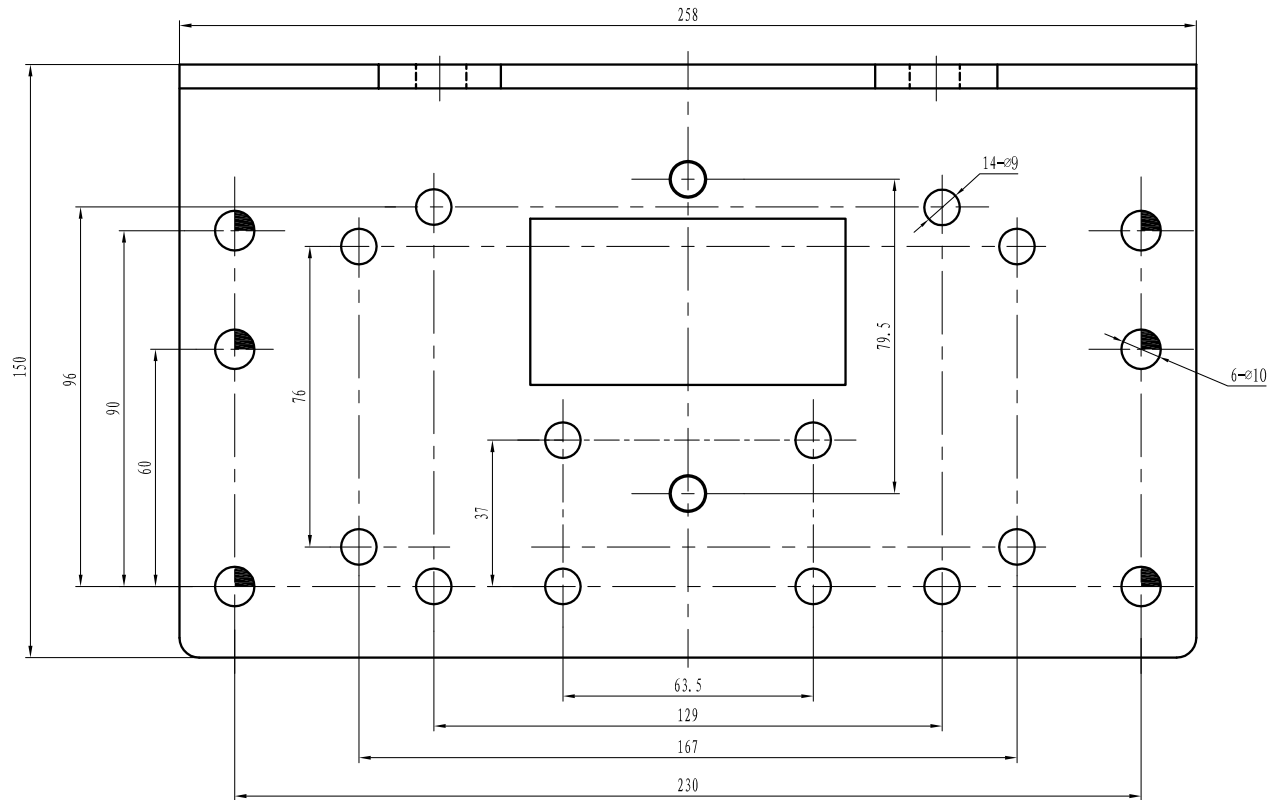

900LB NINJA HOIST INSTALLATION PLATE

VALUE WITHOUT COMPROMISE