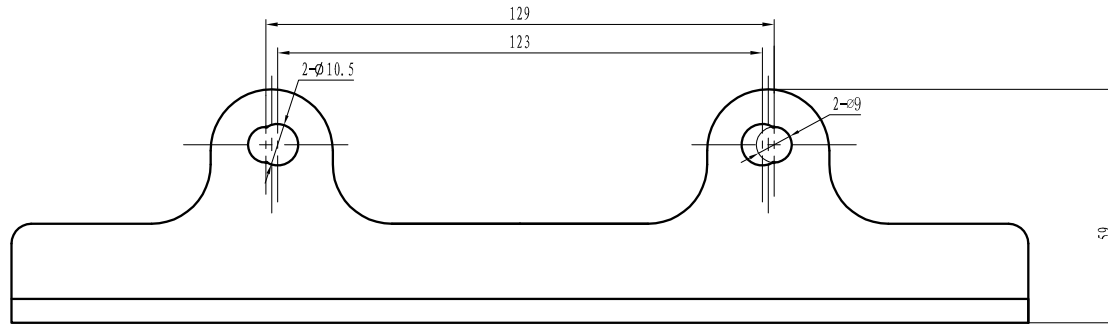

900LB NINJA HOIST INSTALLATION PLATE

VALUE WITHOUT COMPROMISE